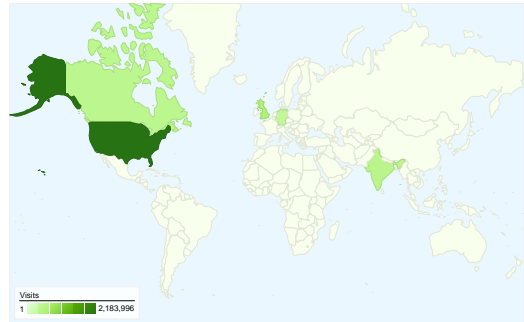

Map Overlay world