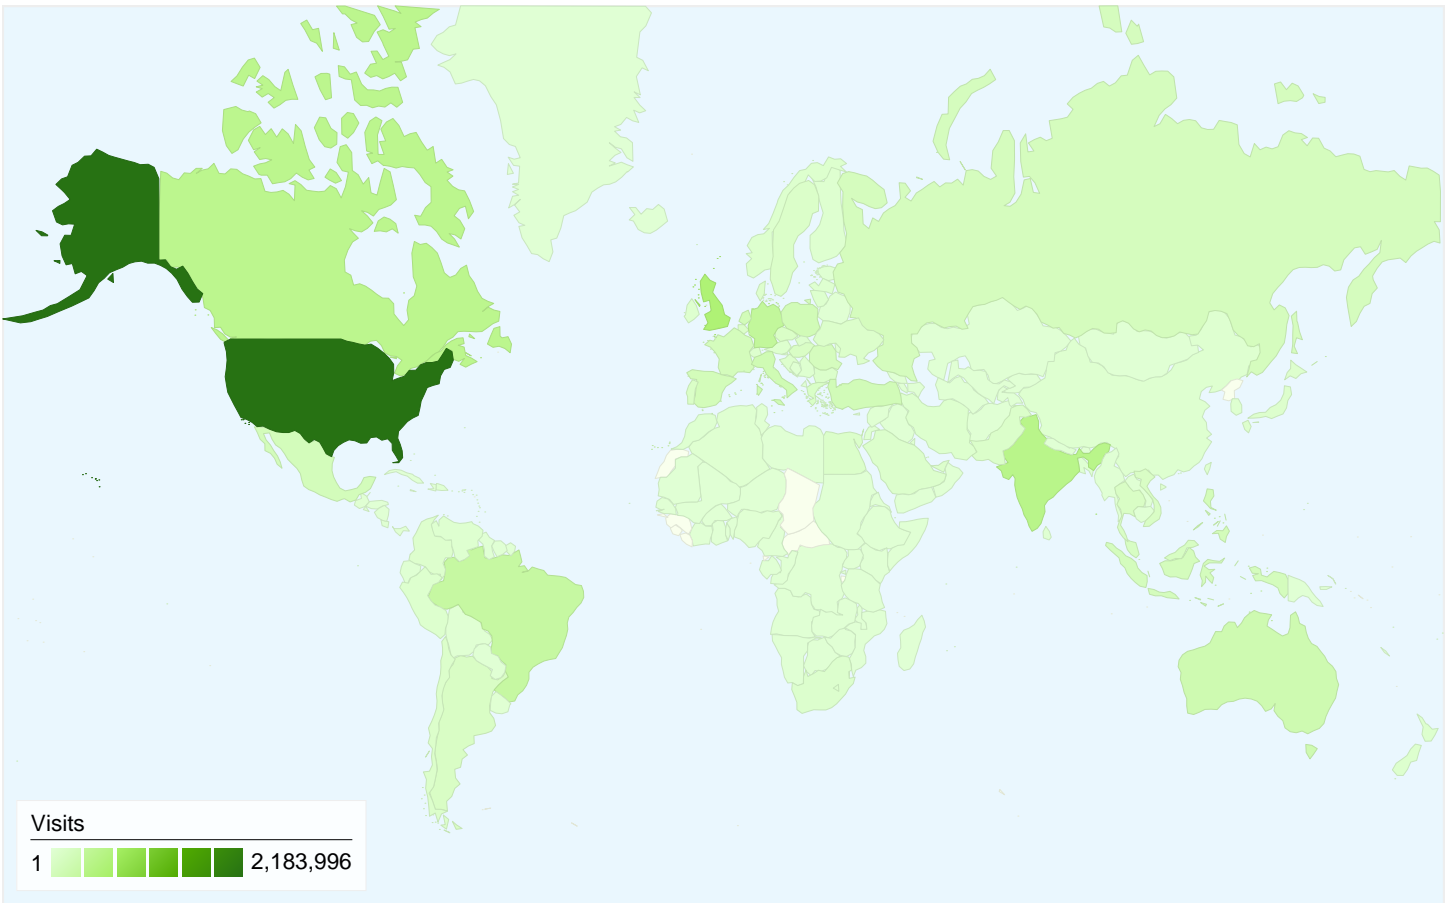

**Traffic Sources Overview**

- **Search Engines**  
8,637,973.00 (90.74%)
- **Referring Sites**  
458,291.00 (4.81%)
- **Direct Traffic**  
423,044.00 (4.44%)
- **Other**  
600 (0.01%)

**Visitors Overview**

**Visitors**  
**7,993,091**

Pages on this site were viewed a total of 21,191,194 times

 21,191,194 Pageviews

 17,038,620 Unique Views

 58.71% Bounce Rate

All traffic sources sent a total of 9,519,908 visits

4.44% Direct Traffic

4.81% Referring Sites

90.74% Search Engines

- **Search Engines**  
8,637,973.00 (90.74%)
- **Referring Sites**  
458,291.00 (4.81%)
- **Direct Traffic**  
423,044.00 (4.44%)
- **Other**  
600 (0.01%)

**9,519,908 visits came from 236 countries/territories**

Site Usage

Visits	Pages/Visit	Avg. Time on Site	% New Visits	Bounce Rate	
<b>9,519,908</b> % of Site Total: 100.00%	<b>2.23</b> Site Avg: 2.23 (0.00%)	<b>00:01:30</b> Site Avg: 00:01:30 (0.00%)	<b>84.01%</b> Site Avg: 83.93% (0.10%)	<b>58.71%</b> Site Avg: 58.71% (0.00%)	
Country/Territory	Visits	Pages/Visit	Avg. Time on Site	% New Visits	Bounce Rate
United States	<b>2,183,996</b>	2.47	00:01:30	79.80%	56.37%
United Kingdom	<b>615,279</b>	2.51	00:01:37	77.73%	54.44%
India	<b>481,969</b>	2.31	00:01:59	89.49%	54.66%
Canada	<b>453,501</b>	2.36	00:01:22	81.20%	57.01%
Germany	<b>370,935</b>	1.86	00:01:02	90.14%	65.64%
Brazil	<b>325,875</b>	1.95	00:01:24	88.90%	62.35%
Australia	<b>229,125</b>	2.29	00:01:33	80.31%	57.23%
Italy	<b>210,716</b>	1.97	00:01:06	89.97%	63.02%
Poland	<b>190,541</b>	1.91	00:01:09	87.86%	63.12%
Turkey	<b>185,300</b>	2.03	00:01:15	85.83%	61.17%