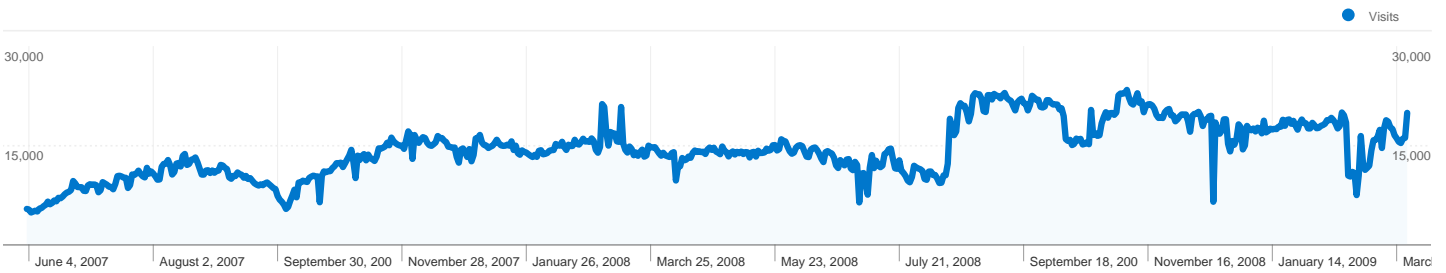

All traffic sources sent a total of 9,519,908 visits

4.44% Direct Traffic

4.81% Referring Sites

90.74% Search Engines

- **Search Engines**
  8,637,973.00 (90.74%)
- **Referring Sites**
  458,291.00 (4.81%)
- **Direct Traffic**
  423,044.00 (4.44%)
- **Other**
  600 (0.01%)

Top Traffic Sources

Sources	Visits	% visits	Keywords	Visits	% visits
google (organic)	8,057,898	84.64%	cp trainer 2	197,410	8.44%
(direct) ((none))	423,044	4.44%	cp trainer	166,171	7.10%
yahoo (organic)	341,672	3.59%	club penguin money maker	117,839	5.04%
stumbleupon.com (referral)	59,438	0.62%	wpe pro free download	57,287	2.45%
search (organic)	59,108	0.62%	wpe pro	55,180	2.36%