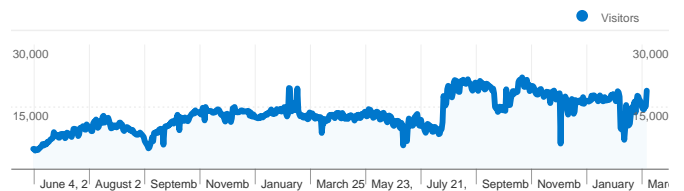

**Site Usage**

 **9,519,908** Visits

 **58.71%** Bounce Rate

 **21,191,194** Pageviews

 **00:01:30** Avg. Time on Site

 **2.23** Pages/Visit

 **83.93%** % New Visits

**Content Overview**

**Traffic Sources Overview**

- **Search Engines**  
8,637,973.00 (90.74%)
- **Referring Sites**  
458,291.00 (4.81%)
- **Direct Traffic**  
423,044.00 (4.44%)
- **Other**  
600 (0.01%)

**Visitors Overview**

**Visitors**  
**7,993,091**

Pages on this site were viewed a total of 21,191,194 times

 21,191,194 Pageviews

 17,038,620 Unique Views

 58.71% Bounce Rate

## 7,993,091 people visited this site

 **9,519,908** Visits

 **7,993,091** Absolute Unique Visitors

 **21,191,194** Pageviews

 **2.23** Average Pageviews

 **00:01:30** Time on Site

 **58.71%** Bounce Rate

 **83.93%** New Visits