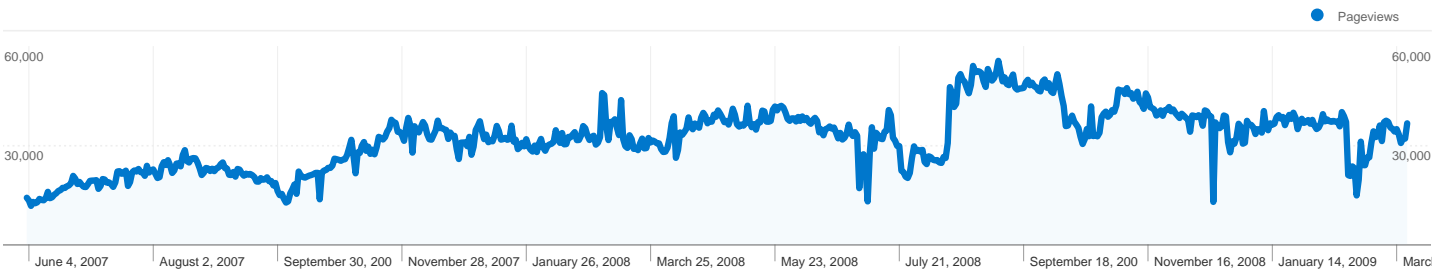

**Site Usage**

 **9,519,908** Visits

 **58.71%** Bounce Rate

 **21,191,194** Pageviews

 **00:01:30** Avg. Time on Site

 **2.23** Pages/Visit

 **83.93%** % New Visits

**Content Overview**

**Traffic Sources Overview**

- **Search Engines**  
8,637,973.00 (90.74%)
- **Referring Sites**  
458,291.00 (4.81%)
- **Direct Traffic**  
423,044.00 (4.44%)
- **Other**  
600 (0.01%)

**Visitors Overview**

**Visitors**  
**7,993,091**

Pages on this site were viewed a total of 21,191,194 times

 21,191,194 Pageviews

 17,038,620 Unique Views

 58.71% Bounce Rate

## 7,993,091 people visited this site

 **9,519,908** Visits

 **7,993,091** Absolute Unique Visitors

 **21,191,194** Pageviews

 **2.23** Average Pageviews

 **00:01:30** Time on Site

 **58.71%** Bounce Rate

 **83.93%** New Visits