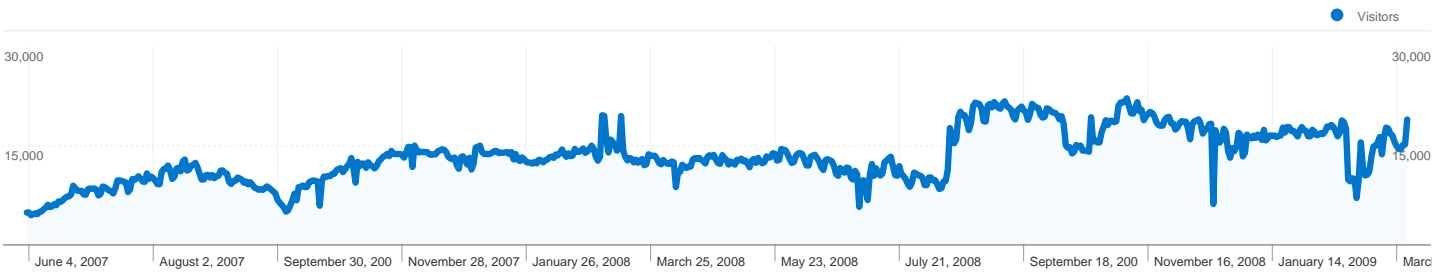

**Visitors**  
**7,993,091**

Pages on this site were viewed a total of 21,191,194 times

 21,191,194 Pageviews

 17,038,620 Unique Views

 58.71% Bounce Rate

**9,519,908 visits came from 236 countries/territories**

Site Usage

Visits	Pages/Visit	Avg. Time on Site	% New Visits	Bounce Rate	
<b>9,519,908</b> % of Site Total: 100.00%	<b>2.23</b> Site Avg: 2.23 (0.00%)	<b>00:01:30</b> Site Avg: 00:01:30 (0.00%)	<b>84.01%</b> Site Avg: 83.93% (0.10%)	<b>58.71%</b> Site Avg: 58.71% (0.00%)	
Country/Territory	Visits	Pages/Visit	Avg. Time on Site	% New Visits	Bounce Rate
United States	<b>2,183,996</b>	2.47	00:01:30	79.80%	56.37%
United Kingdom	<b>615,279</b>	2.51	00:01:37	77.73%	54.44%
India	<b>481,969</b>	2.31	00:01:59	89.49%	54.66%
Canada	<b>453,501</b>	2.36	00:01:22	81.20%	57.01%
Germany	<b>370,935</b>	1.86	00:01:02	90.14%	65.64%
Brazil	<b>325,875</b>	1.95	00:01:24	88.90%	62.35%
Australia	<b>229,125</b>	2.29	00:01:33	80.31%	57.23%
Italy	<b>210,716</b>	1.97	00:01:06	89.97%	63.02%
Poland	<b>190,541</b>	1.91	00:01:09	87.86%	63.12%
Turkey	<b>185,300</b>	2.03	00:01:15	85.83%	61.17%

## 7,993,091 people visited this site

 **9,519,908** Visits

 **7,993,091** Absolute Unique Visitors

 **21,191,194** Pageviews

 **2.23** Average Pageviews

 **00:01:30** Time on Site

 **58.71%** Bounce Rate

 **83.93%** New Visits